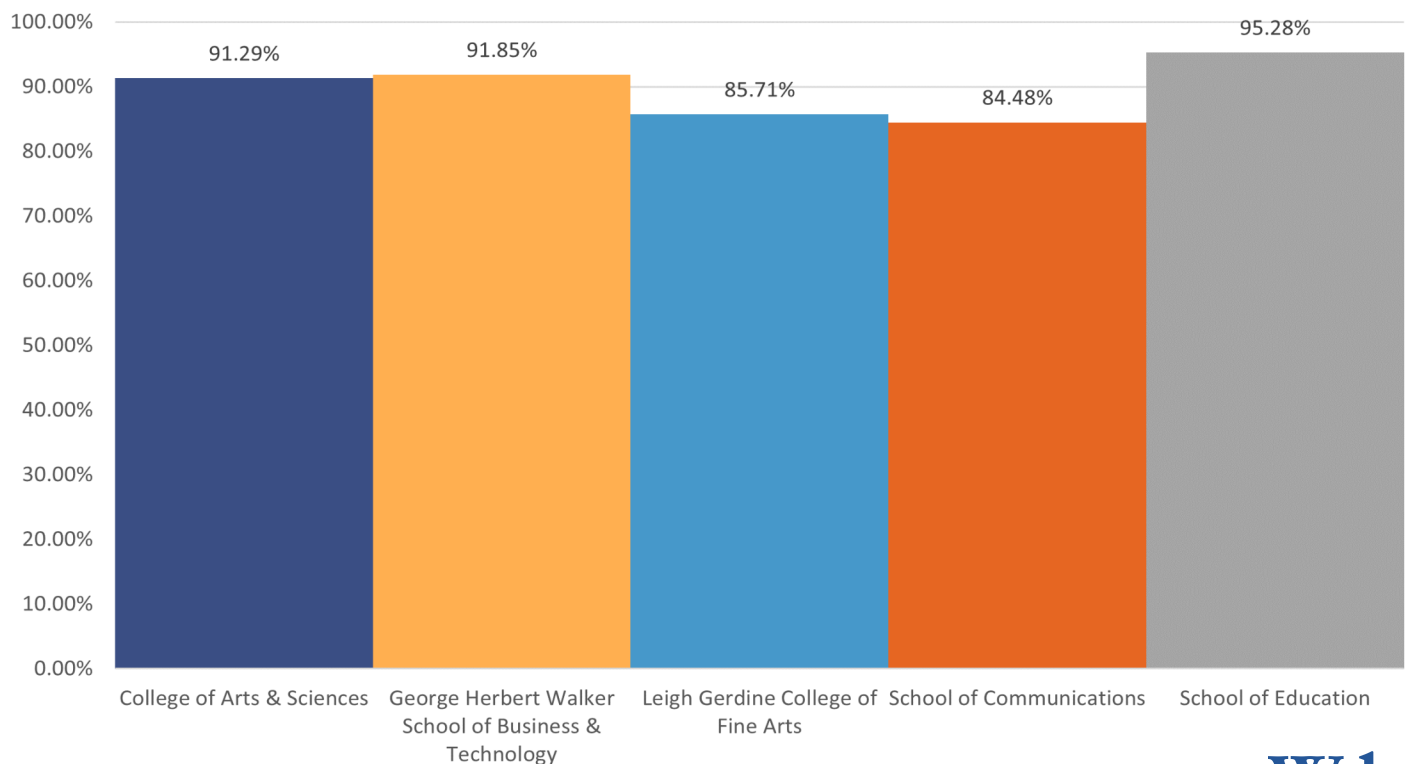

First Destination Outcomes - Breakdown

Student Outcome	Combined	Undergraduate	Graduate
Employed Full-Time	83.13%	64.62%	89.96%
Employed Part-Time	4.01%	9.91%	1.83%
Student Continuing Education	3.60%	10.26%	1.14%
Volunteer/Civic Work	0.51%	0.68%	0.44%
Seeking Employment	8.76%	14.53%	6.63%
Comprehensive Success Rate	91.24%	85.47%	93.37%

Out of 4102 graduates in 2020-2021, Webster obtained a knowledge rate of 53.85%. This knowledge rate is based on survey responses from our recent graduates as well as data gleaned from research done on LinkedIn. Of the students we have first destination knowledge of (53.85% of graduates in 2020-2021), 91.24% of these Webster graduates have gained employment or have been accepted into graduate or professional programs within 6 months of graduation.

First Destination Success Rate by School/College